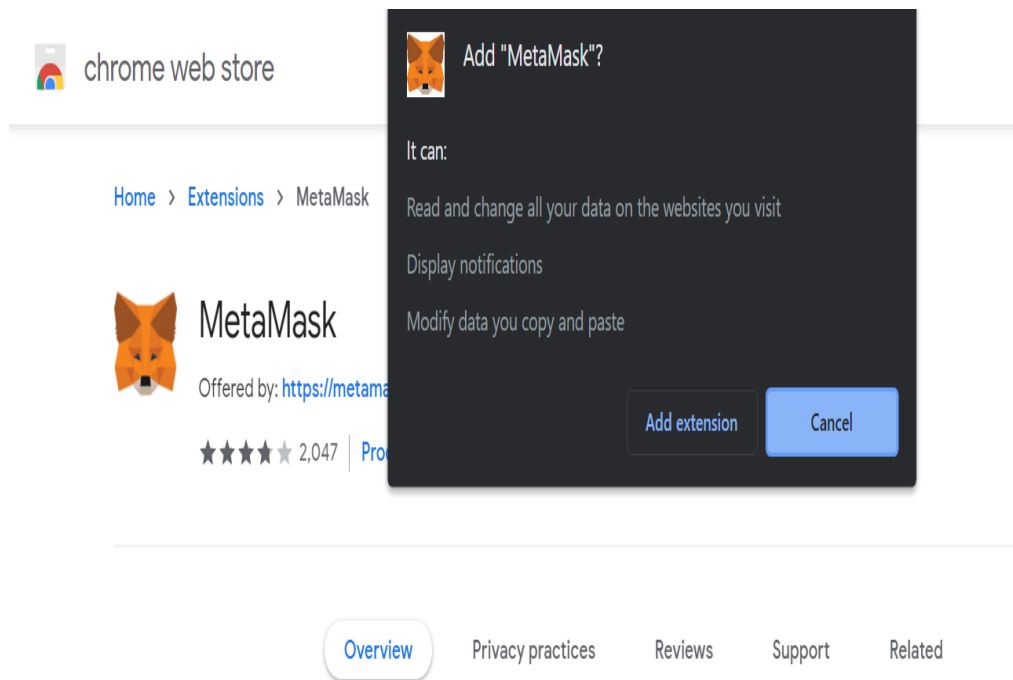

MetaMask Installation Guide
(Chrome Browser)

How to install MetaMask Wallet for Chrome?

Step 1: Go to <https://metamask.io/> Then Click on download now

Step 3: Click on Add to chrome

Step 4: Accept Add to chrome confirmation

Step 5: After downloading extension file will directly take to get started tab, Click on get started

Welcome to MetaMask

Connecting you to Ethereum and the Decentralized Web.

We're happy to see you.

[Get Started](#)