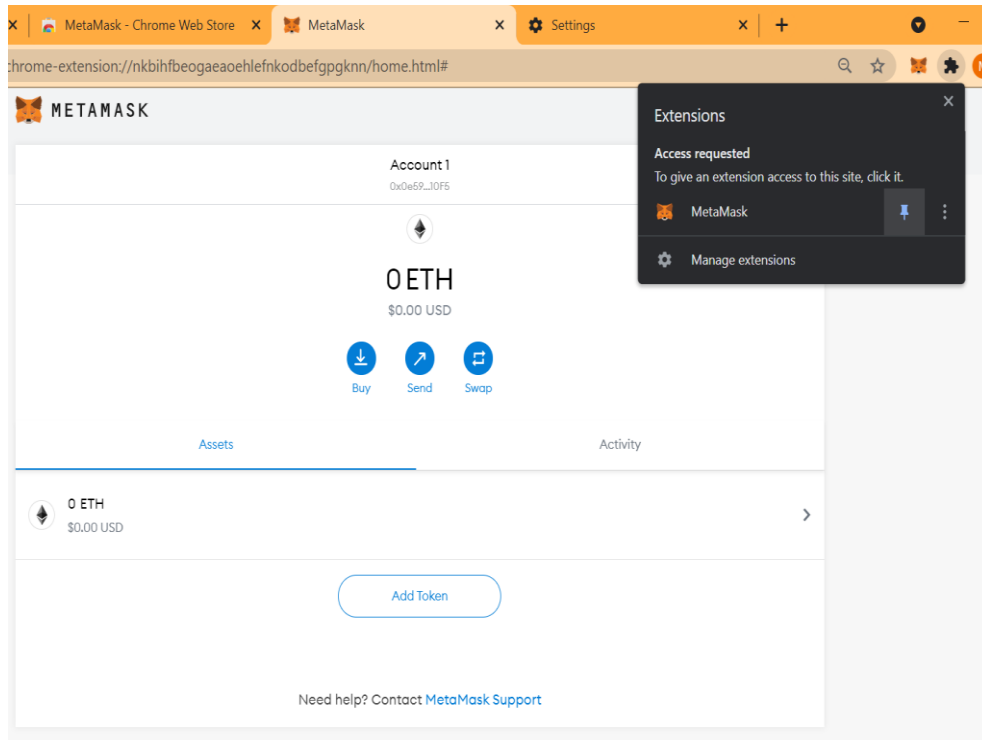

Step 10: ** You can pin the metamask extension to keep it in the taskbar for easy access**

Note: Supported Browsers